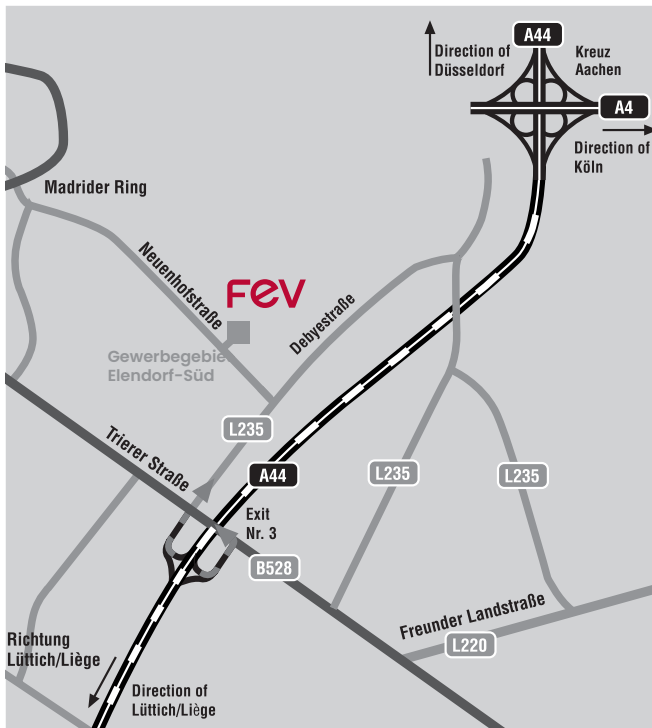

FEV Test Systems GmbH
 Neuenhofstraße 181
 52078 Aachen
 T +49 241 5689-0

FEV Europe GmbH
 Neuenhofstraße 181
 52078 Aachen
 T +49 241 5689-0

YOUR WAY TO FEV Neuenhofstraße

Coming from Düsseldorf/ Lüttich on highway A44

- › Follow highway A44
- › Turn off at exit Aachen-Brand
- › Straight ahead across the intersection into Debyestraße
- › Turn left at the third traffic lights into Neuenhofstraße
- › After approx. 200m FEV GmbH can be found on the right side

Coming from Cologne/ Heerlen on highway A4

- › Follow A4
- › Change onto highway A44 towards Lüttich (Liège) at the interchange "Aachen"
- › Turn off at exit Aachen-Brand
- › Straight ahead across the intersection into Debyestraße
- › Turn left at the third traffic lights into Neuenhofstraße
- › After approx. 200m FEV GmbH can be found on the right side